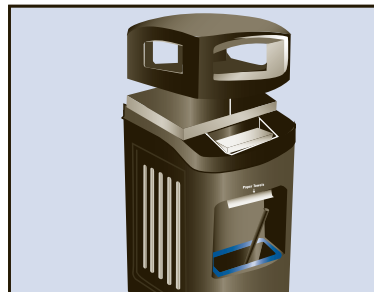

Hooded Windshield Service Center
Model: HWSC