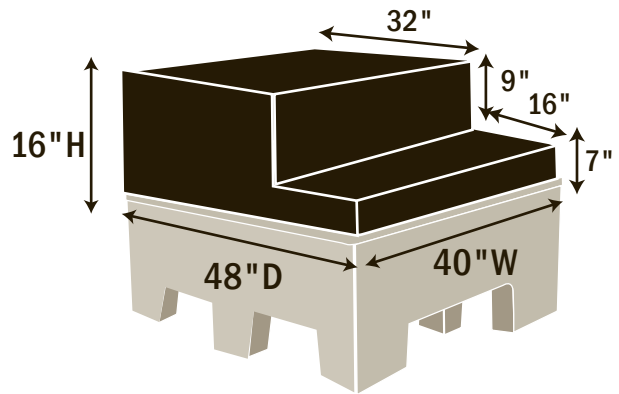

**Bulk Produce Merchandisers**

**Base/Table:**  
484024 HD

**Tray for Table:**  
48404 T

48" W x 40" D x 4" H

**Riser for Table:**  
484016R

48" W x 40" D x 16" H

**PR 4840 LG**

40"W x 48"D x 16"H  
Wt. Cap.: 1000 lbs.

**Riser/Step Up for**  
**Fruits/Vegetables and in-store display**

Fits on top of 484024 HD Table

**PR 4839 SM**

48"W x 39"D x 9"H  
Wt. Cap.: 1000 lbs.

**Riser/Step Up for**  
**Fruits/Vegetables and in-store display**