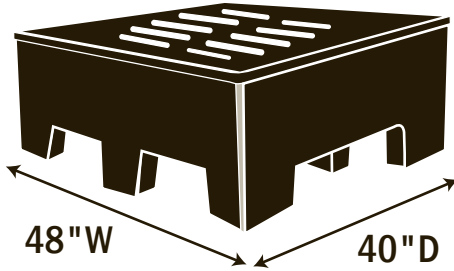

**Bulk Produce Merchandisers**

**Base/Table:**  
484024 HD

**Tray for Table:**  
48404 T

48" W x 40" D x 4" H

**Riser for Table:**  
484016R

48" W x 40" D x 16" H

**PR 4840 LG**

40"W x 48"D x 16"H  
Wt. Cap.: 1000 lbs.

**Riser/Step Up for**  
**Fruits/Vegetables and in-store display**

Fits on top of 484024 HD Table

**PR 4839 SM**

48"W x 39"D x 9"H  
Wt. Cap.: 1000 lbs.

**Riser/Step Up for**  
**Fruits/Vegetables and in-store display**