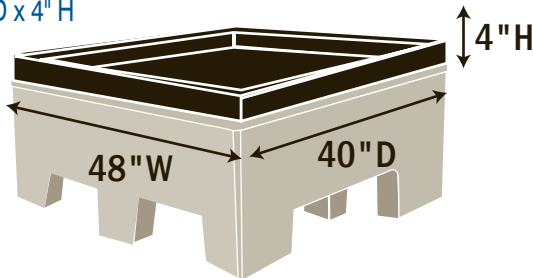

**Bulk Produce Merchandisers**

**Base/Table:**  
484024 HD

**Tray for Table:**  
48404 T

48" W x 40" D x 4" H

**Riser for Table:**  
484016R

48" W x 40" D x 16" H

**PR 4840 LG**

40"W x 48"D x 16"H  
Wt. Cap.: 1000 lbs.

**Riser/Step Up for**  
**Fruits/Vegetables and in-store display**

Fits on top of 484024 HD Table

**PR 4839 SM**

48"W x 39"D x 9"H  
Wt. Cap.: 1000 lbs.

**Riser/Step Up for**  
**Fruits/Vegetables and in-store display**