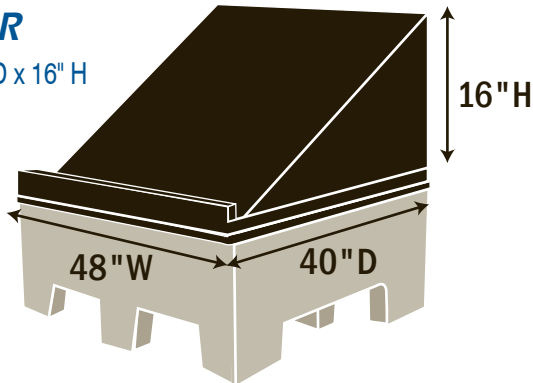

**Bulk Produce Merchandisers**

**Base/Table:**  
484024 HD

**Tray for Table:**  
48404 T

48" W x 40" D x 4" H

**Riser for Table:**  
484016R

48" W x 40" D x 16" H

**PR 4840 LG**

40"W x 48"D x 16"H  
Wt. Cap.: 1000 lbs.

**Riser/Step Up for**  
**Fruits/Vegetables and in-store display**

Fits on top of 484024 HD Table

**PR 4839 SM**

48"W x 39"D x 9"H  
Wt. Cap.: 1000 lbs.

**Riser/Step Up for**  
**Fruits/Vegetables and in-store display**