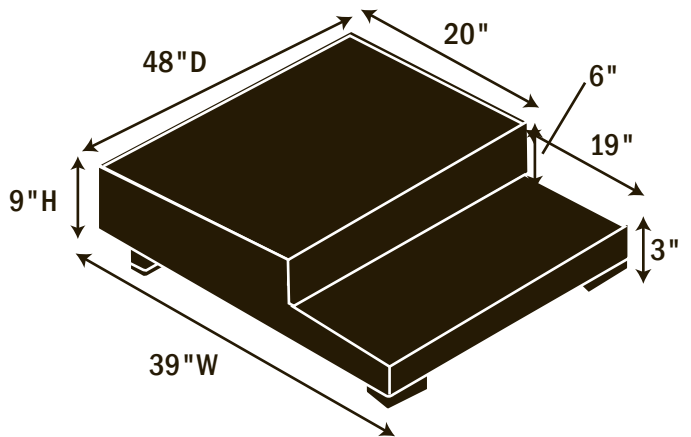

**Bulk Produce Merchandisers**

**Base/Table:**  
484024 HD

**Tray for Table:**  
48404 T

48" W x 40" D x 4" H

**Riser for Table:**  
484016R

48" W x 40" D x 16" H

**PR 4840 LG**

40"W x 48"D x 16"H  
Wt. Cap.: 1000 lbs.

**Riser/Step Up for**  
**Fruits/Vegetables and in-store display**

Fits on top of 484024 HD Table

**PR 4839 SM**

48"W x 39"D x 9"H  
Wt. Cap.: 1000 lbs.

**Riser/Step Up for**  
**Fruits/Vegetables and in-store display**

Fits on top of 484024 HD Table

**MASONWAYS™**

**INDESTRUCTIBLE PLASTICS LLC**

Manufactured in a Plant near you: California, Georgia, Indiana, Oregon and Canada

www.masonways.com

800-837-2881

800-693-7745 FAX